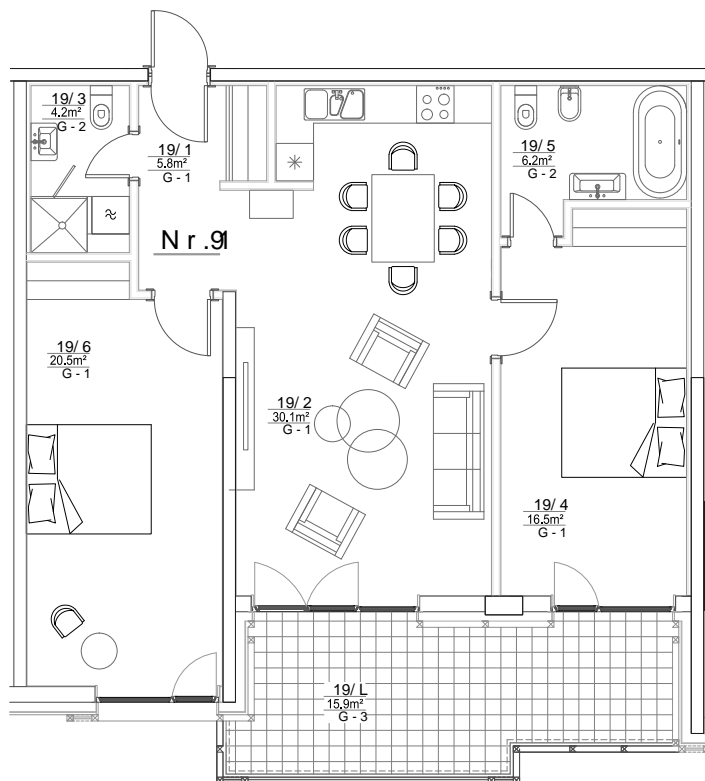

VILLA Hepburn

Apartments № 20

3 Floor

Terrace	15.90 m ²
Living area	83.30 m ²
Total area	99.2 m ²

Entrance hall	5.80 m ²
Living room with kitchen	30.10 m ²
Shower	4.20 m ²
Bedroom	16.50 m ²
Bathroom	6.20 m ²
Bedroom	20.50 m ²
Balcony	15.90 m ²